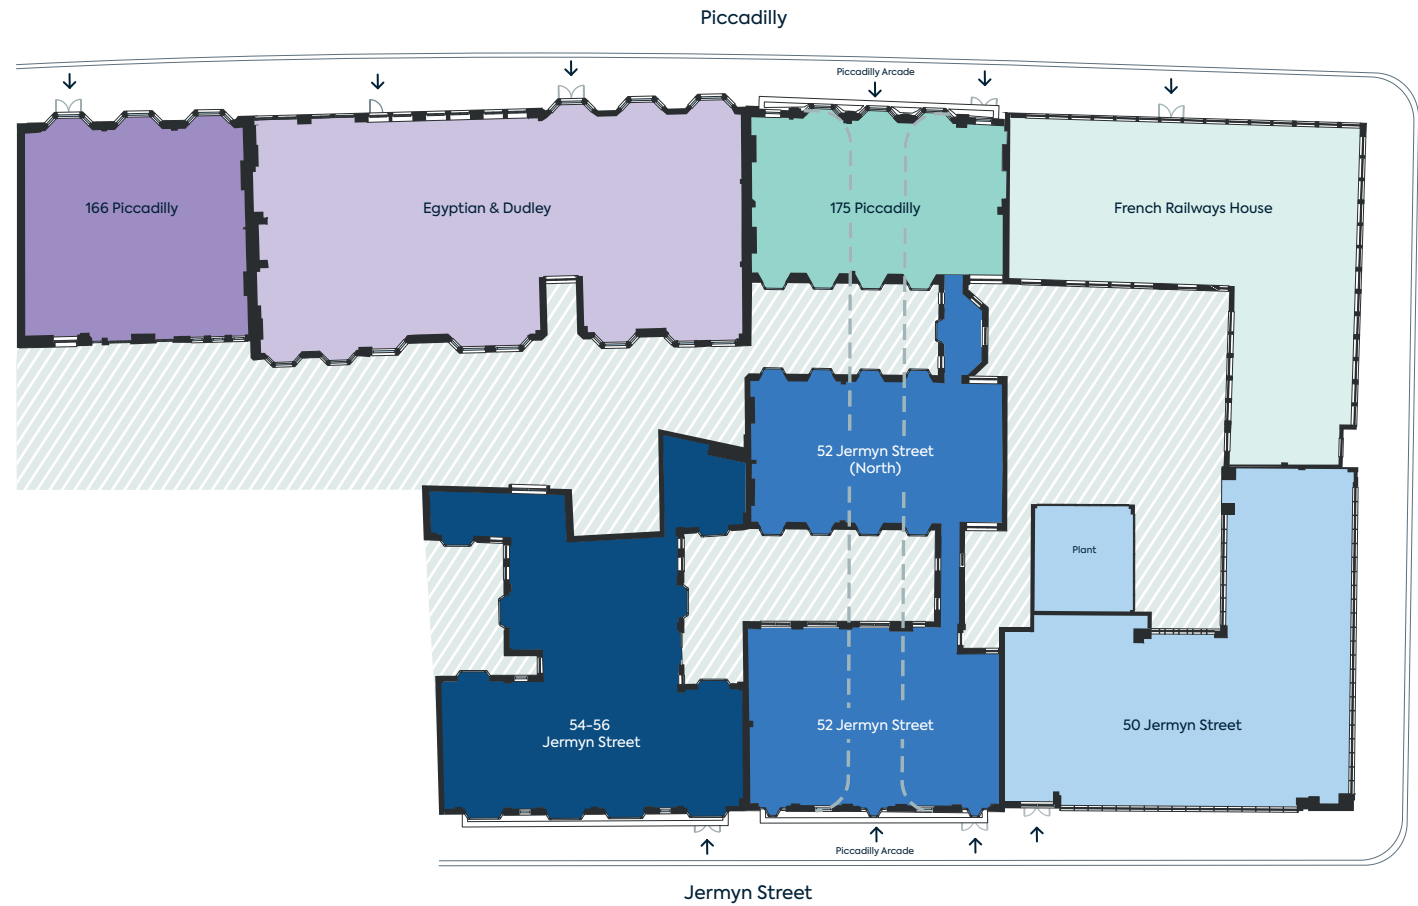

Piccadilly & Jermyn Street Masterplan

- 166 Piccadilly
- Egyptian & Dudley
- 175 Piccadilly
- French Railways House
- 50 Jermyn Street
- 52 Jermyn Street
- 54-56 Jermyn Street
- Pavement
- Roof of ground floor
- Building entrance on ground floor
- Piccadilly Arcade